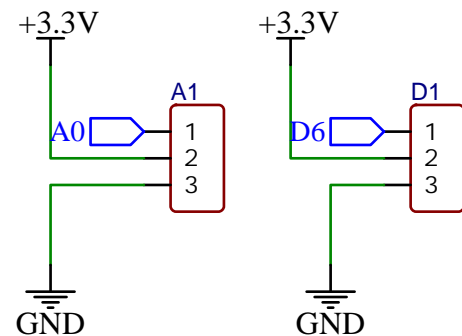

1 2 3 4 5

Seeed Studio XIAO SAMD21

Battery charger and +5V Power supply

OLED Display 0.96 128 x 64

I2C CONNECTOR

ANALOGIC/DIGITAL PORT

BUTTON