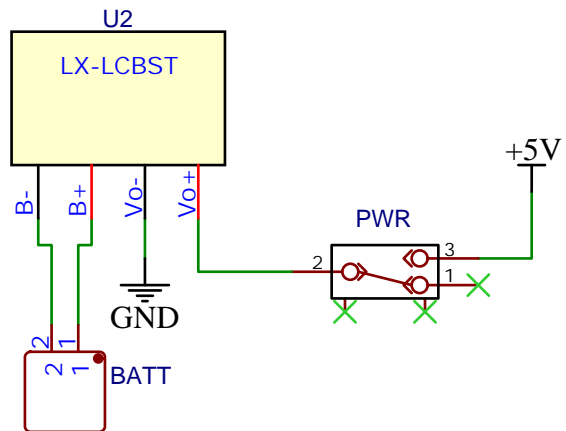

1 2 3 4 5

Seeed Studio XIAO SAMD21

Battery charger and +5V Power supply

OLED Display 0.96 128 x 64

I2C CONNECTOR

ANALOGIC/DIGITAL PORT

BUTTON