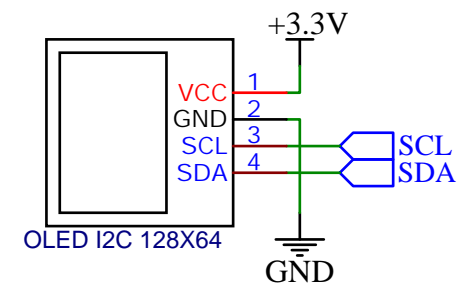

1 2 3 4 5

Seeed Studio XIAO SAMD21

Battery charger and +5V Power supply

OLED Display 0.96 128 x 64

I2C CONNECTOR

ANALOGIC/DIGITAL PORT

BUTTON