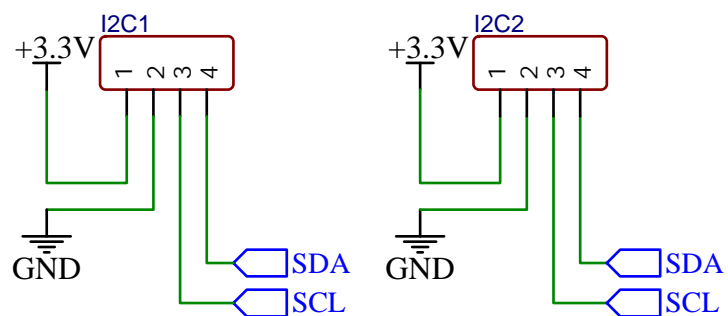

1 2 3 4 5

Seeed Studio XIAO SAMD21

Battery charger and +5V Power supply

OLED Display 0.96 128 x 64

I2C CONNECTOR

ANALOGIC/DIGITAL PORT

BUTTON