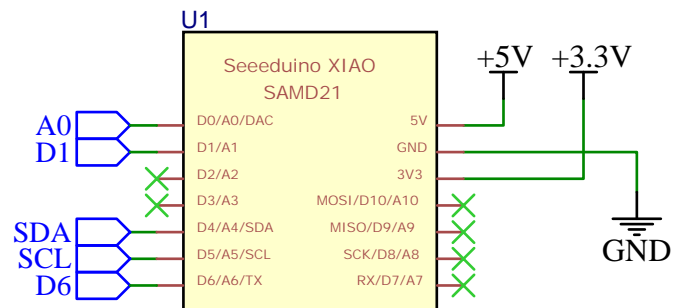

1 2 3 4 5

Seeed Studio XIAO SAMD21

Battery charger and +5V Power supply

OLED Display 0.96 128 x 64

I2C CONNECTOR

ANALOGIC/DIGITAL PORT

BUTTON